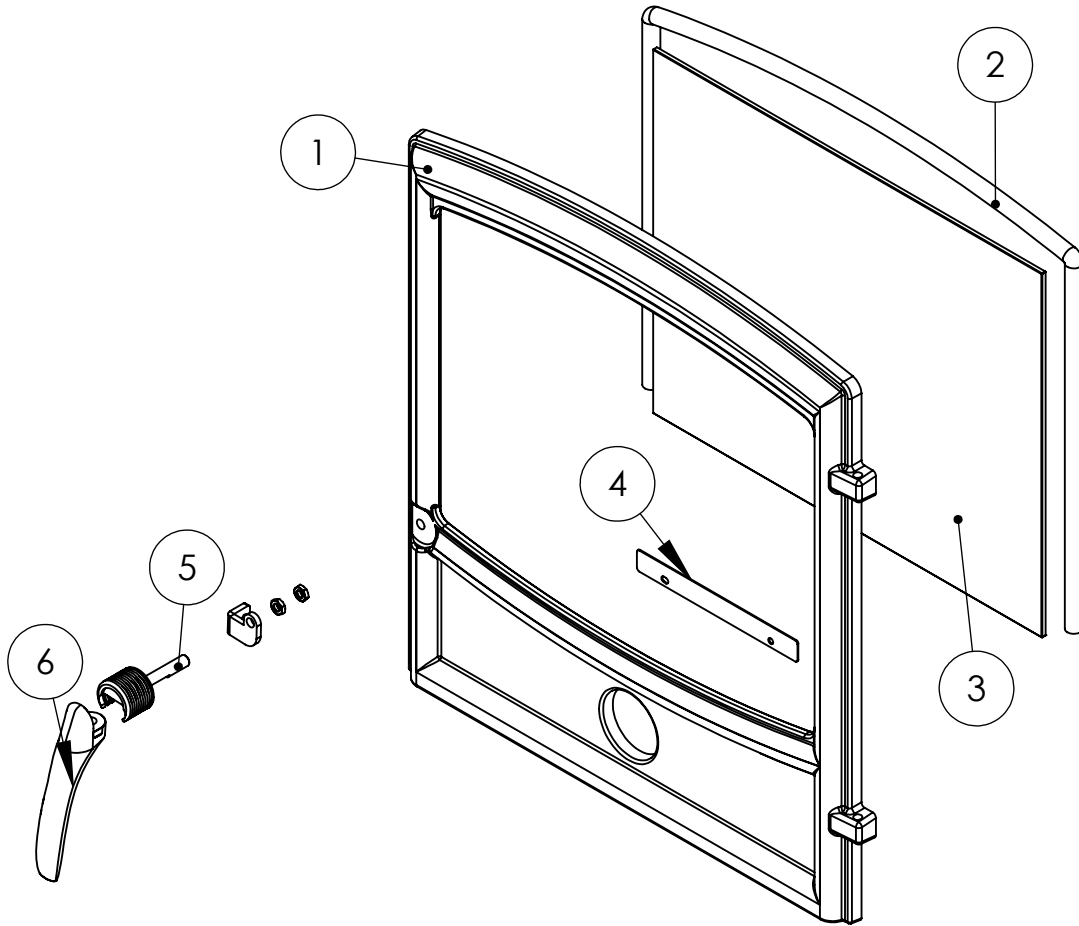

Paragon Gass Stove Door Assembly

ITEM NO.	Description	Part Number	QTY.
1	Door Casting	FX: 8587/FP:8689/Tracery:8590	1
2	FX Seal Gas	Curved:6640/Sqaure: 6641	1
3	M801 Large FX Glass Panel	FX:FPX45-M468/FP: FPX45-M468/Tracery:FPX45-M468	1
4	Glass Retainer	FPX458-M417	1
5	Handle Spindle	7323	1
6	Handle	Soft Touch: 7028/ metal: 8741	1