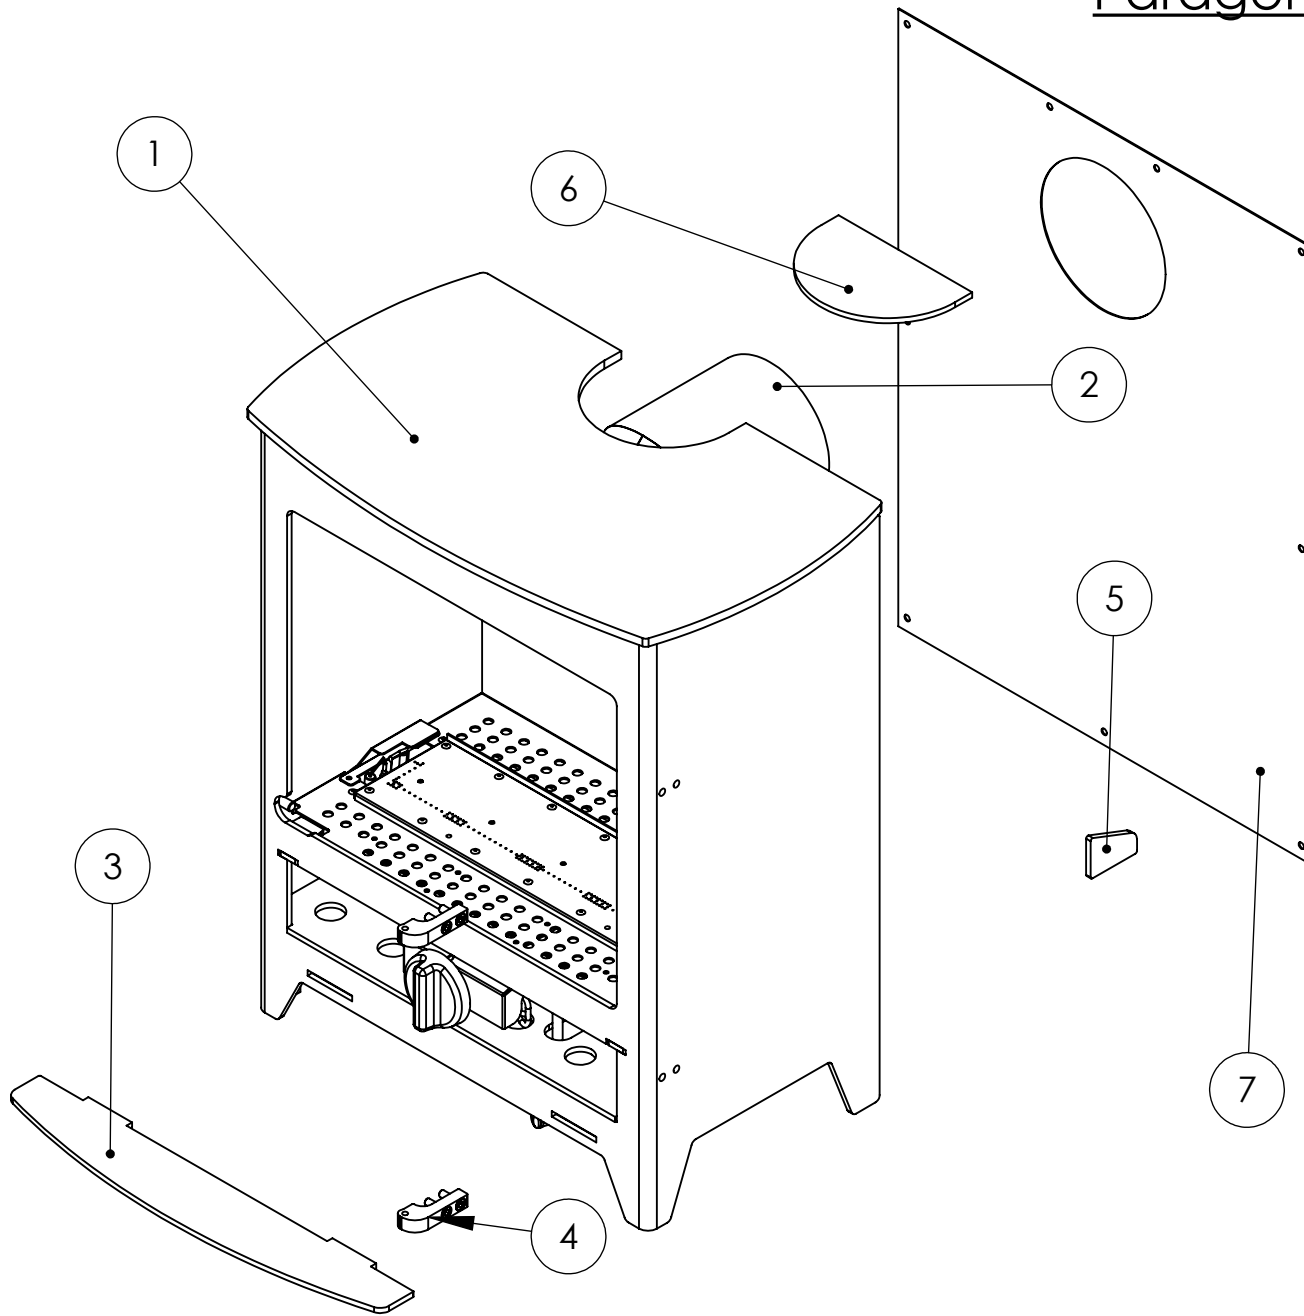

Paragon Gas Stove CF Burner Tray Exploded Drawing

ITEM NO.	Description	Part NO	QTY.
1	Burner Carrier Tray	6401	1
2	Pilot Bracket	6430	1
3	Clamping Heatshield Plate	6403	1
4	Gas Valve Bracket	6402	1
5	Gas valve	5932	1
6	Valve To Injector pipe	6396	1
7	Injector	3208	1
8	Pilot pipe	6397	1
9	Oxy Pilot	6952	1
10	Pilot Shield Mk3	7538	1
11	Inlet Pipe	6395	1
12	Inlet elbow and PTP	2189	1
13	Silencer	9508	1
14	IBF burner asembly	4755	1
15	Control Knob	7328	1

Paragon Gas Stove Exploded Drawing

ITEM NO.	Description	Part NO	QTY.
1	Fire Box Assy	8587	1
2	5inch spigot assembly	6407	1
3	Fret Lip	comes as part of the firebox 8587	1
4	Door hinge	FPX458-DRBR	2
5	Stand Off brackets	6405	2
6	blanking Assy	6406	1
7	Closure Plate	6404	1

Paragon Gass Stove Door Assembly

ITEM NO.	Description	Part Number	QTY.
1	Door Casting	FX: 8587/FP:8689/Tracery:8590	1
2	FX Seal Gas	Curved:6640/Sqaure: 6641	1
3	M801 Large FX Glass Panel	FX:FPX45-M468/FP: FPX45-M468/Tracery:FPX45-M468	1
4	Glass Retainer	FPX458-M417	1
5	Handle Spindle	7323	1
6	Handle	Soft Touch: 7028/ metal: 8741	1