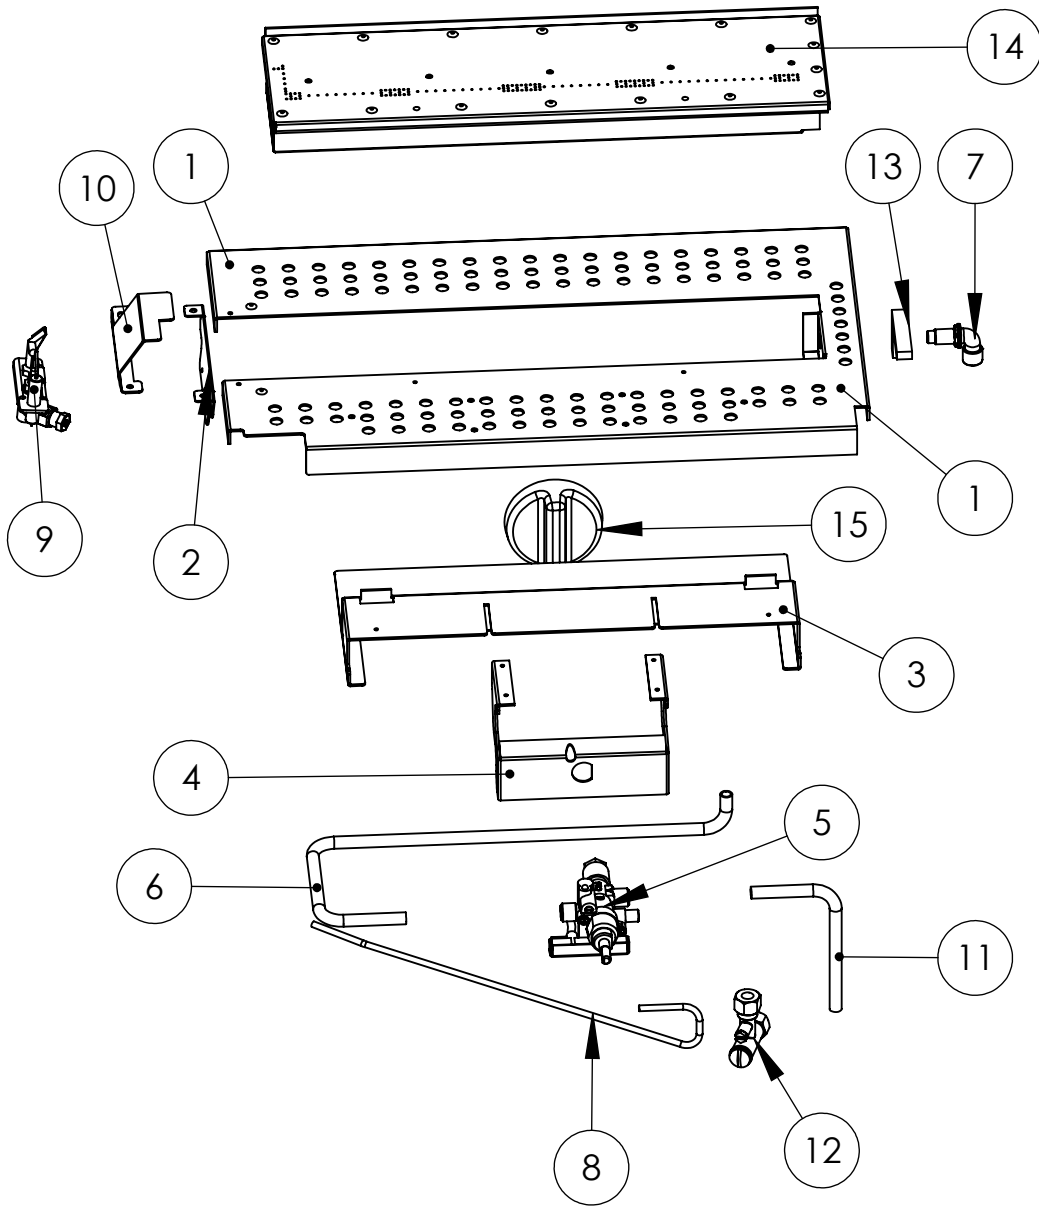

Paragon Gas Stove CF Burner Tray Exploded Drawing

ITEM NO.	Description	Part NO	QTY.
1	Burner Carrier Tray	6401	1
2	Pilot Bracket	6430	1
3	Clamping Heatshield Plate	6403	1
4	Gas Valve Bracket	6402	1
5	Gas valve	5932	1
6	Valve To Injector pipe	6396	1
7	Injector	3208	1
8	Pilot pipe	6397	1
9	Oxy Pilot	6952	1
10	Pilot Shield Mk3	7538	1
11	Inlet Pipe	6395	1
12	Inlet elbow and PTP	2189	1
13	Silencer	9508	1
14	IBF burner asembly	4755	1
15	Control Knob	7328	1

Paragon Gas Stove Exploded Drawing

ITEM NO.	Description	Part NO	QTY.
1	Fire Box Assy	8587	1
2	5inch spigot assembly	6407	1
3	Fret Lip	comes as part of the firebox 8587	1
4	Door hinge	FPX458-DRBR	2
5	Stand Off brackets	6405	2
6	blanking Assy	6406	1
7	Closure Plate	6404	1

Paragon Gass Stove Door Assembly

ITEM NO.	Description	Part Number	QTY.
1	Door Casting	FX: 8587/FP:8689/Tracery:8590	1
2	FX Seal Gas	Curved:6640/Sqaure: 6641	1
3	M801 Large FX Glass Panel	FX:FPX45-M468/FP: FPX45-M468/Tracery:FPX45-M468	1
4	Glass Retainer	FPX458-M417	1
5	Handle Spindle	7323	1
6	Handle	Soft Touch: 7028/ metal: 8741	1